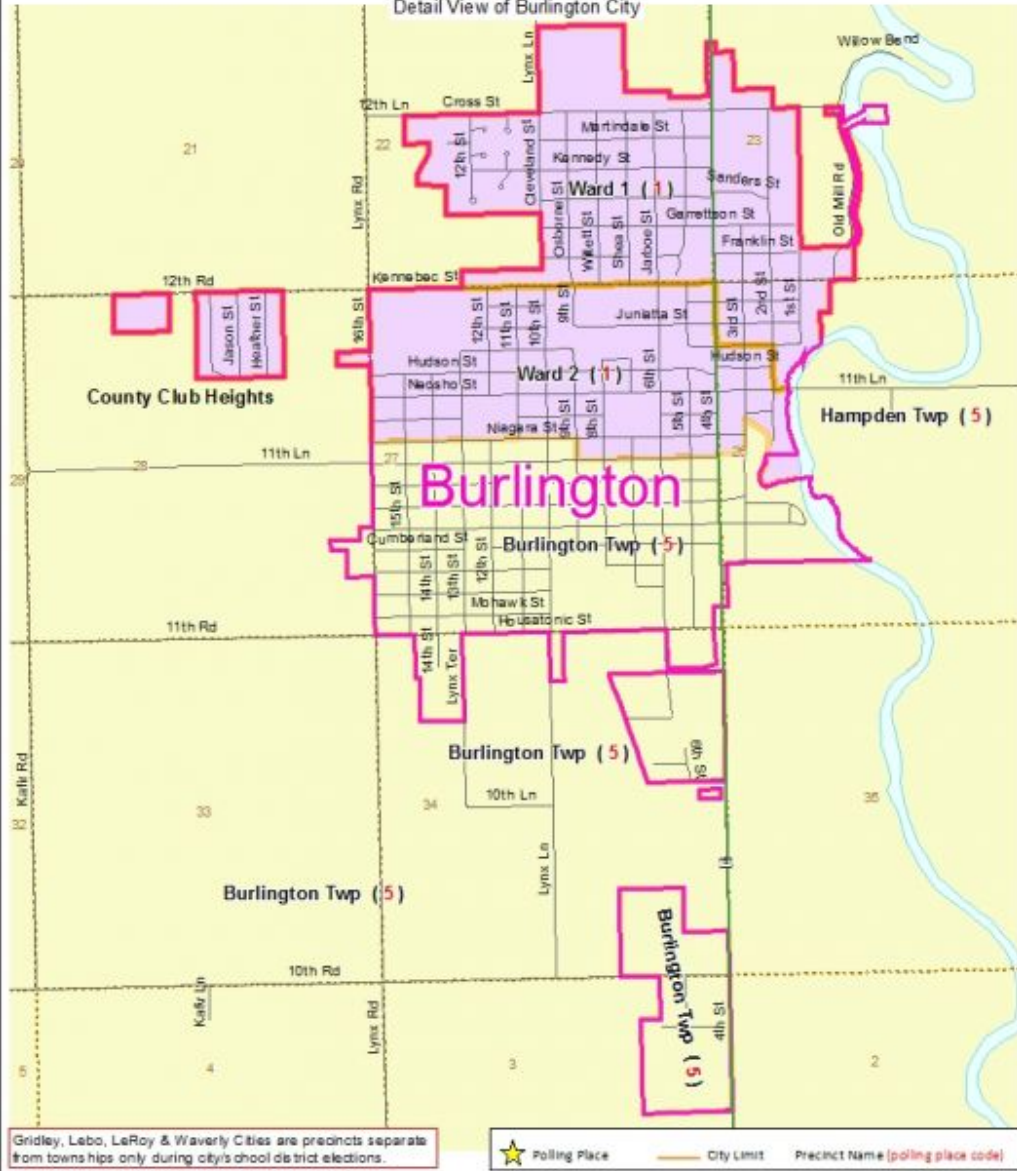

# COFFEY COUNTY, KANSAS VOTER PRECINCTS

June 2014

Detail View of Burlington City

Gridley, Lebo, LeRoy & Waverly Cities are precincts separate from townships only during city's school district elections.

\* Boundaries depicted are approximate.

GIS Product, Appraiser Office