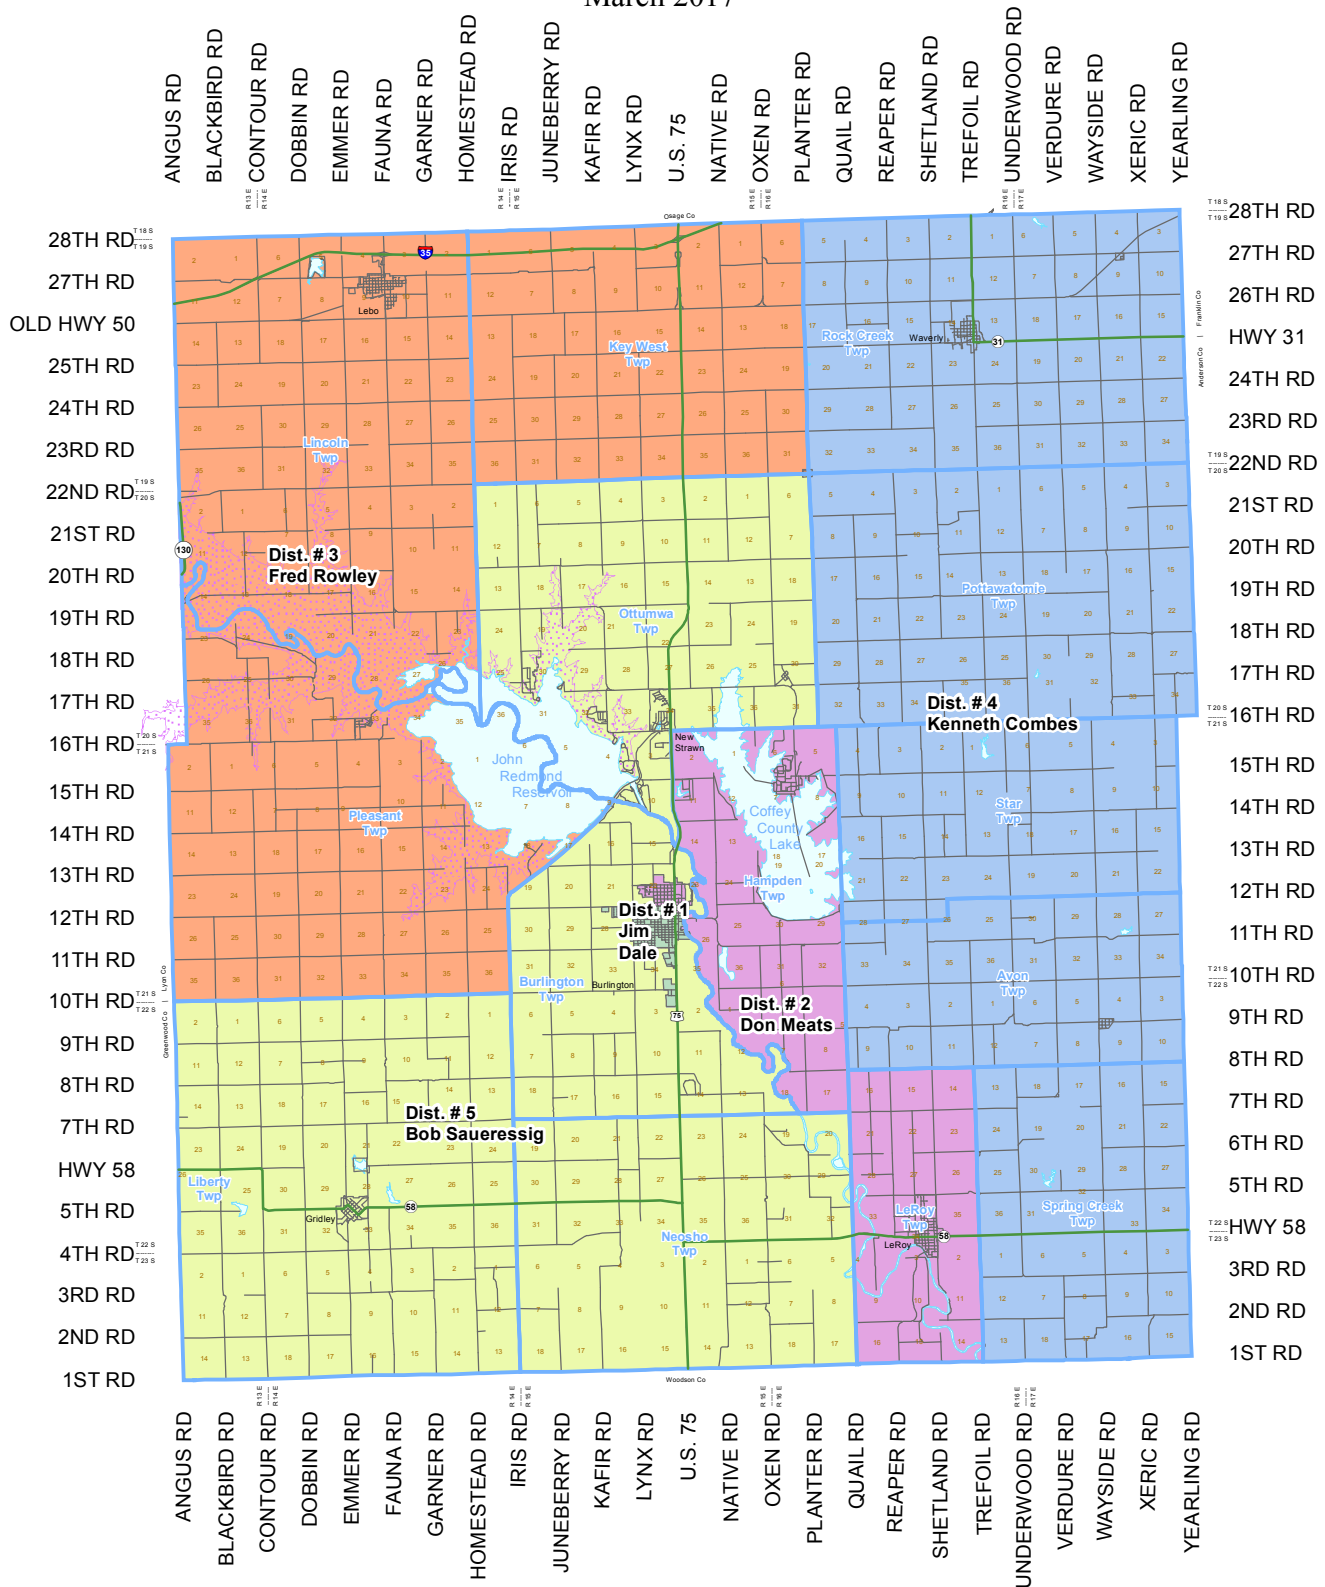

COFFEY COUNTY, KANSAS COMMISSION DISTRICTS

March 2017

- #1 - Wards 2 & 3 of Burlington City
- #2 - Ward 1 of Burlington City, LeRoy City, Hampden & LeRoy Twp.
- #3 - Lebo City, Lincoln, Key West & Pleasant Twp.
- #4 - Waverly City, Avon, Pottawatomie, Rock Creek, Star & Spring Creek Twp.
- #5 - Gridley City & New Strawn Cities, Burlington, Liberty, Neosho & Ottumwa Twp.