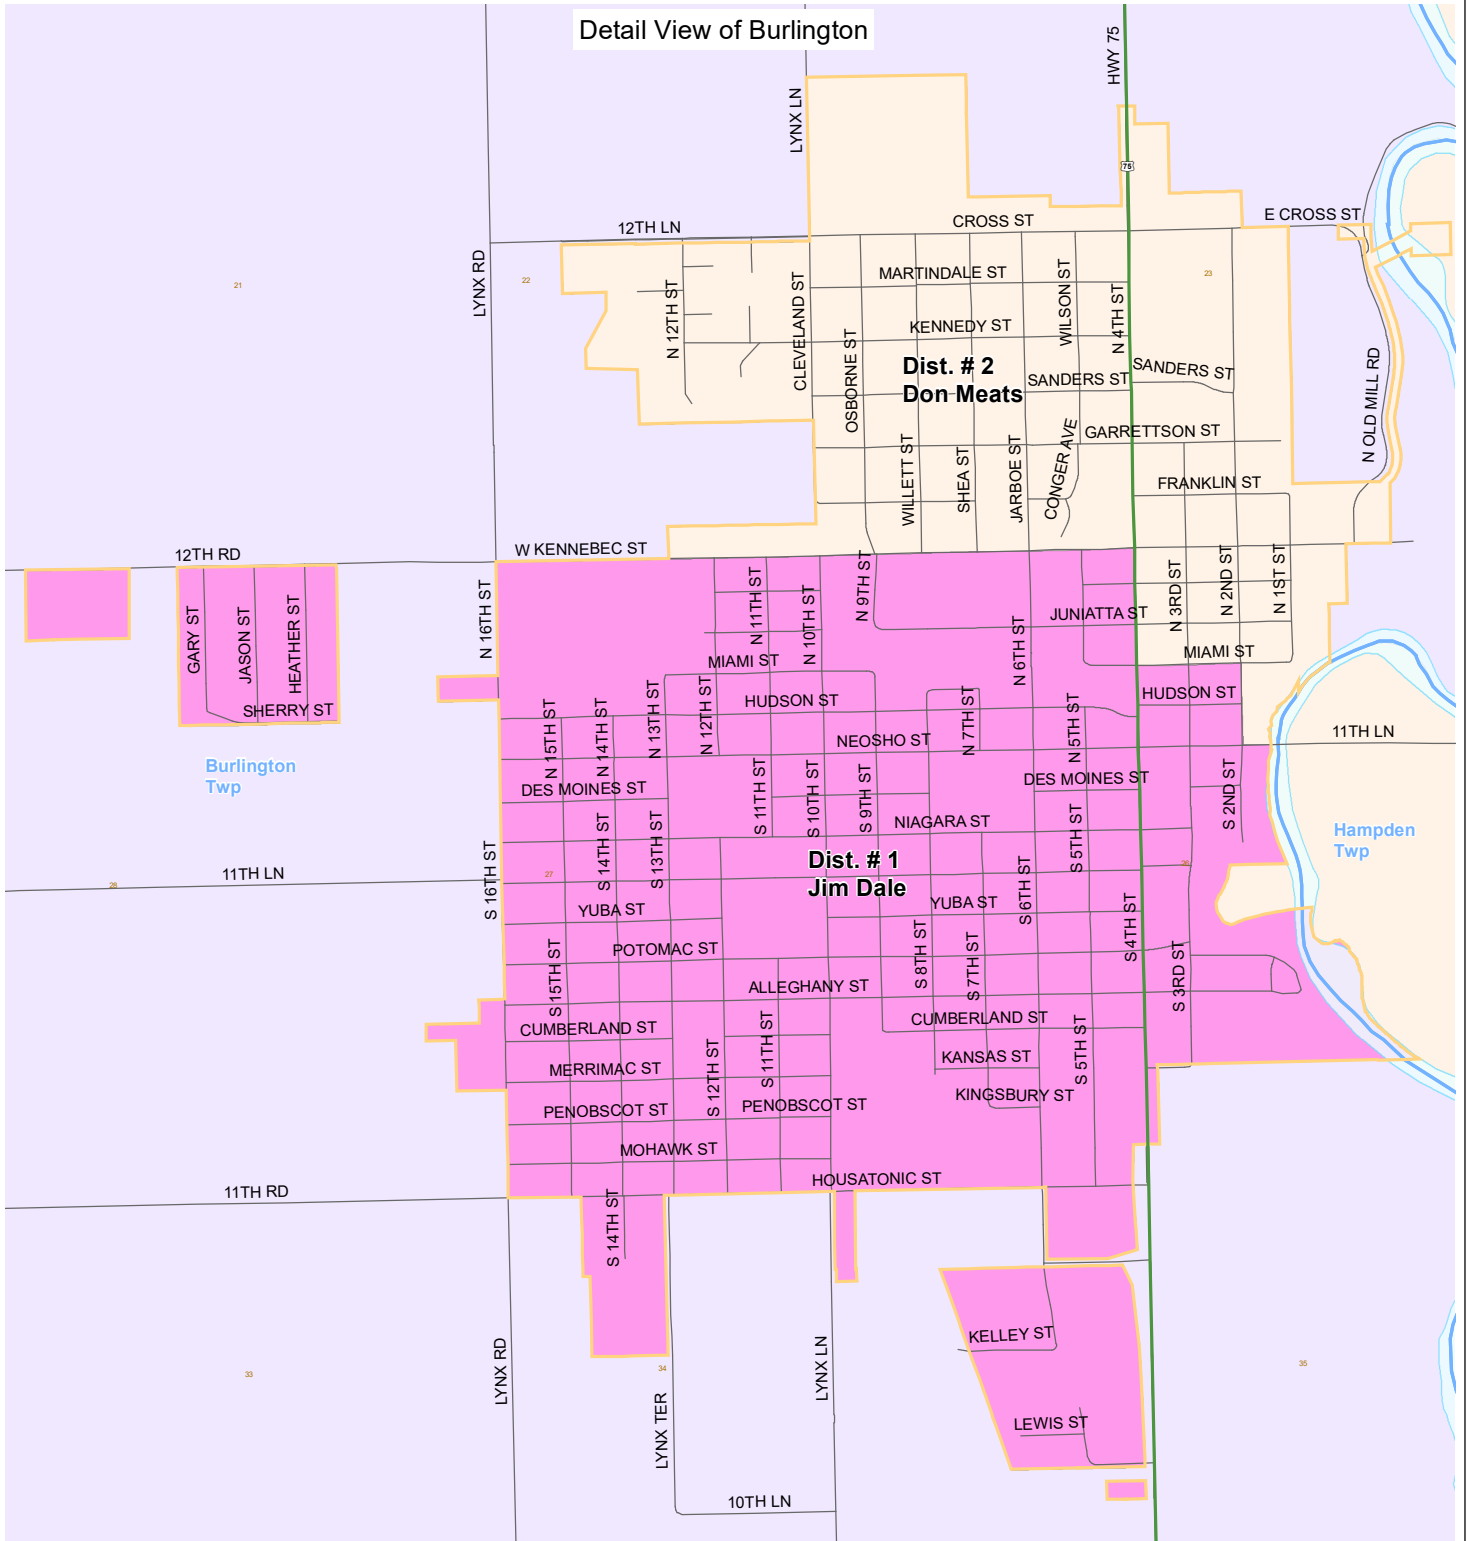

COFFEY COUNTY, KANSAS COMMISSION DISTRICTS

March 2017

Detail View of Burlington

- #1 - Wards 2 & 3 of Burlington City
- #2 - Ward 1 of Burlington City, LeRoy City, Hampden & LeRoy Twps.
- #3 - Lebo City, Lincoln, Key West & Pleasant Twps.
- #4 - Waverly City, Avon, Pottawatomic, Rock Creek, Star & Spring Creek Twps.
- #5 - Gridley City & New Strawn Cities, Burlington, Liberty, Neosho & Ottumwa Twps.

* Boundaries depicted are approximate.