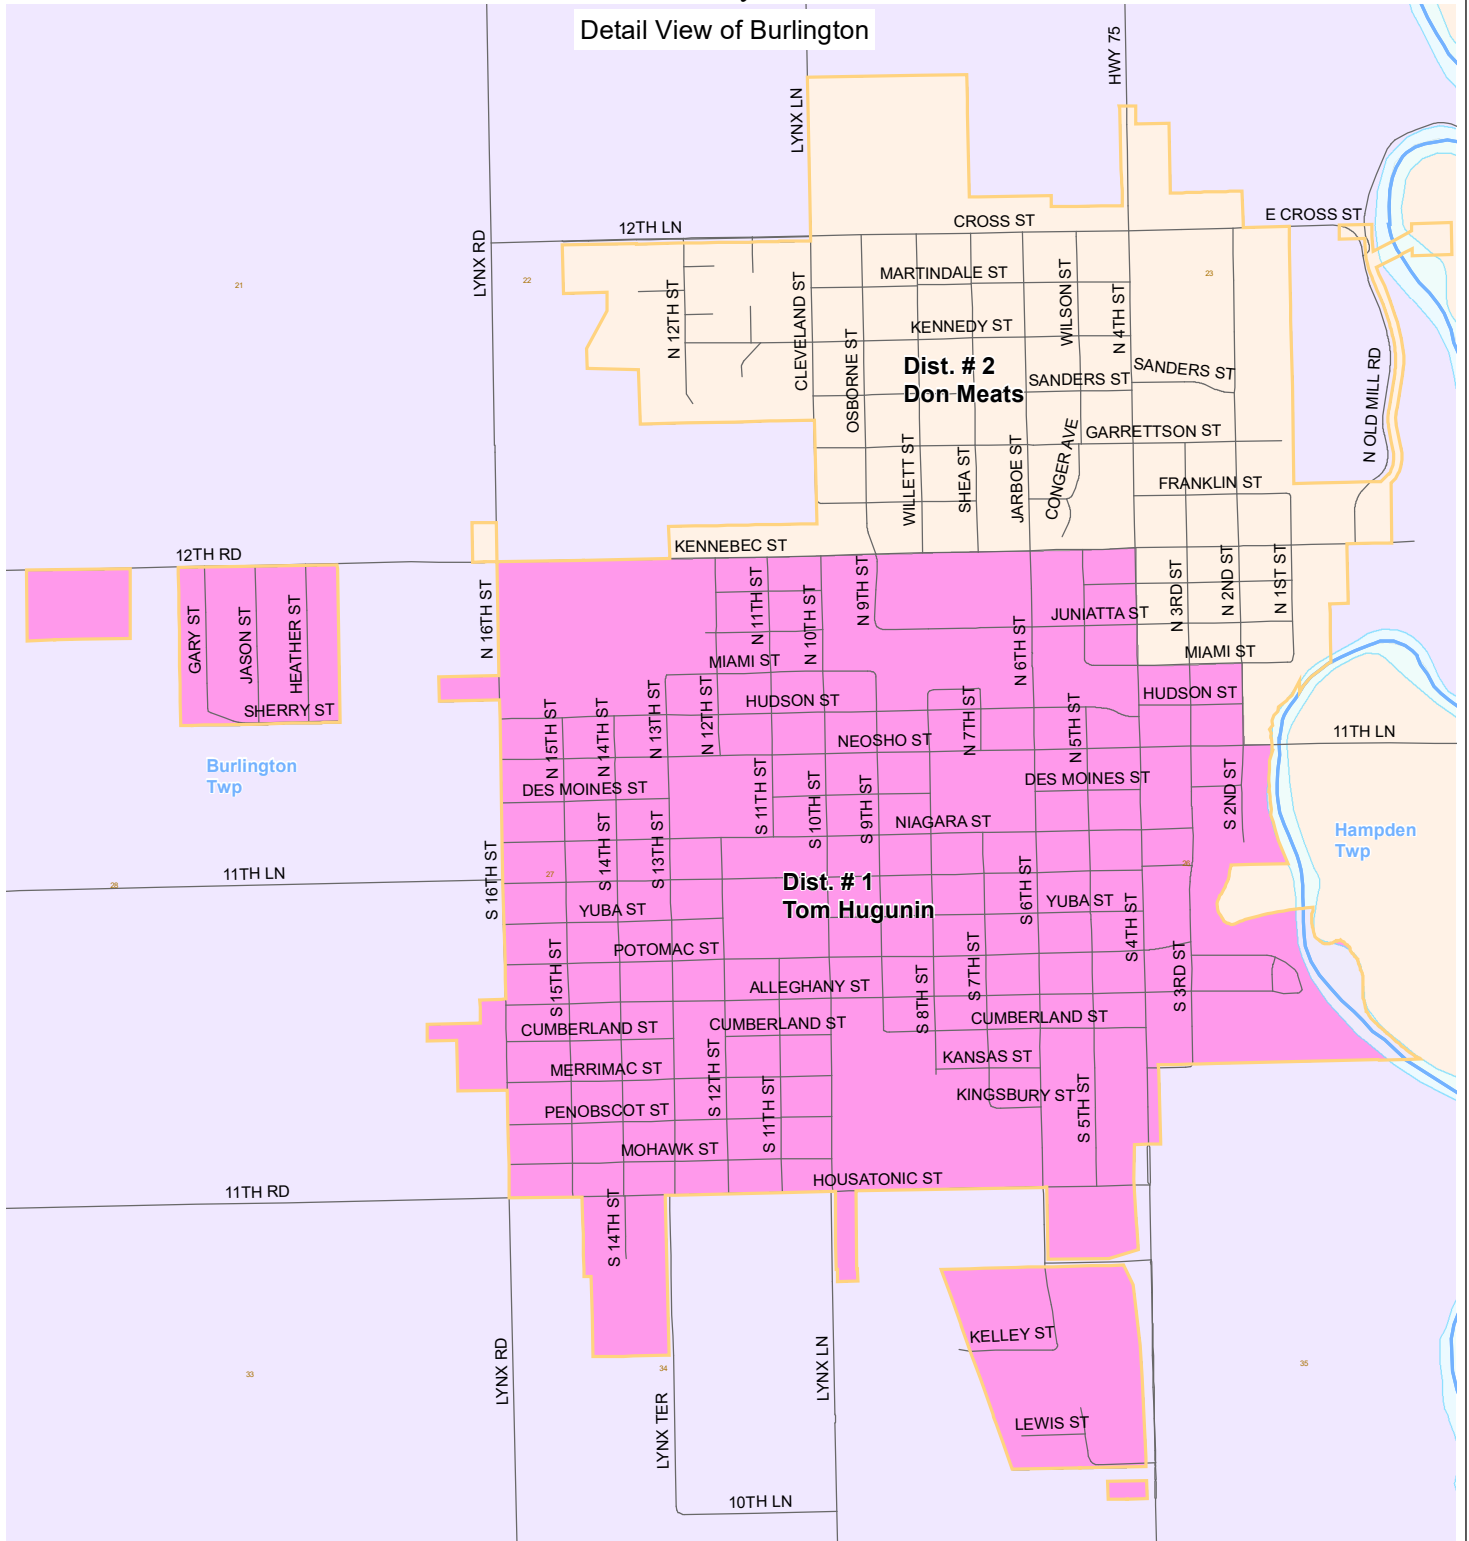

COFFEY COUNTY, KANSAS COMMISSION DISTRICTS

January 2019

Detail View of Burlington

- #1 - Wards 2 & 3 of Burlington City
- #2 - Ward 1 of Burlington City, LeRoy City, Hampden & LeRoy Twps.
- #3 - Lebo City, Lincoln, Key West & Pleasant Twps.
- #4 - Waverly City, Avon, Pottawatomie, Rock Creek, Star & Spring Creek Twps.
- #5 - Gridley City & New Strawn Cities, Burlington, Liberty, Neosho & Ottumwa Twps.

* Boundaries depicted are approximate.