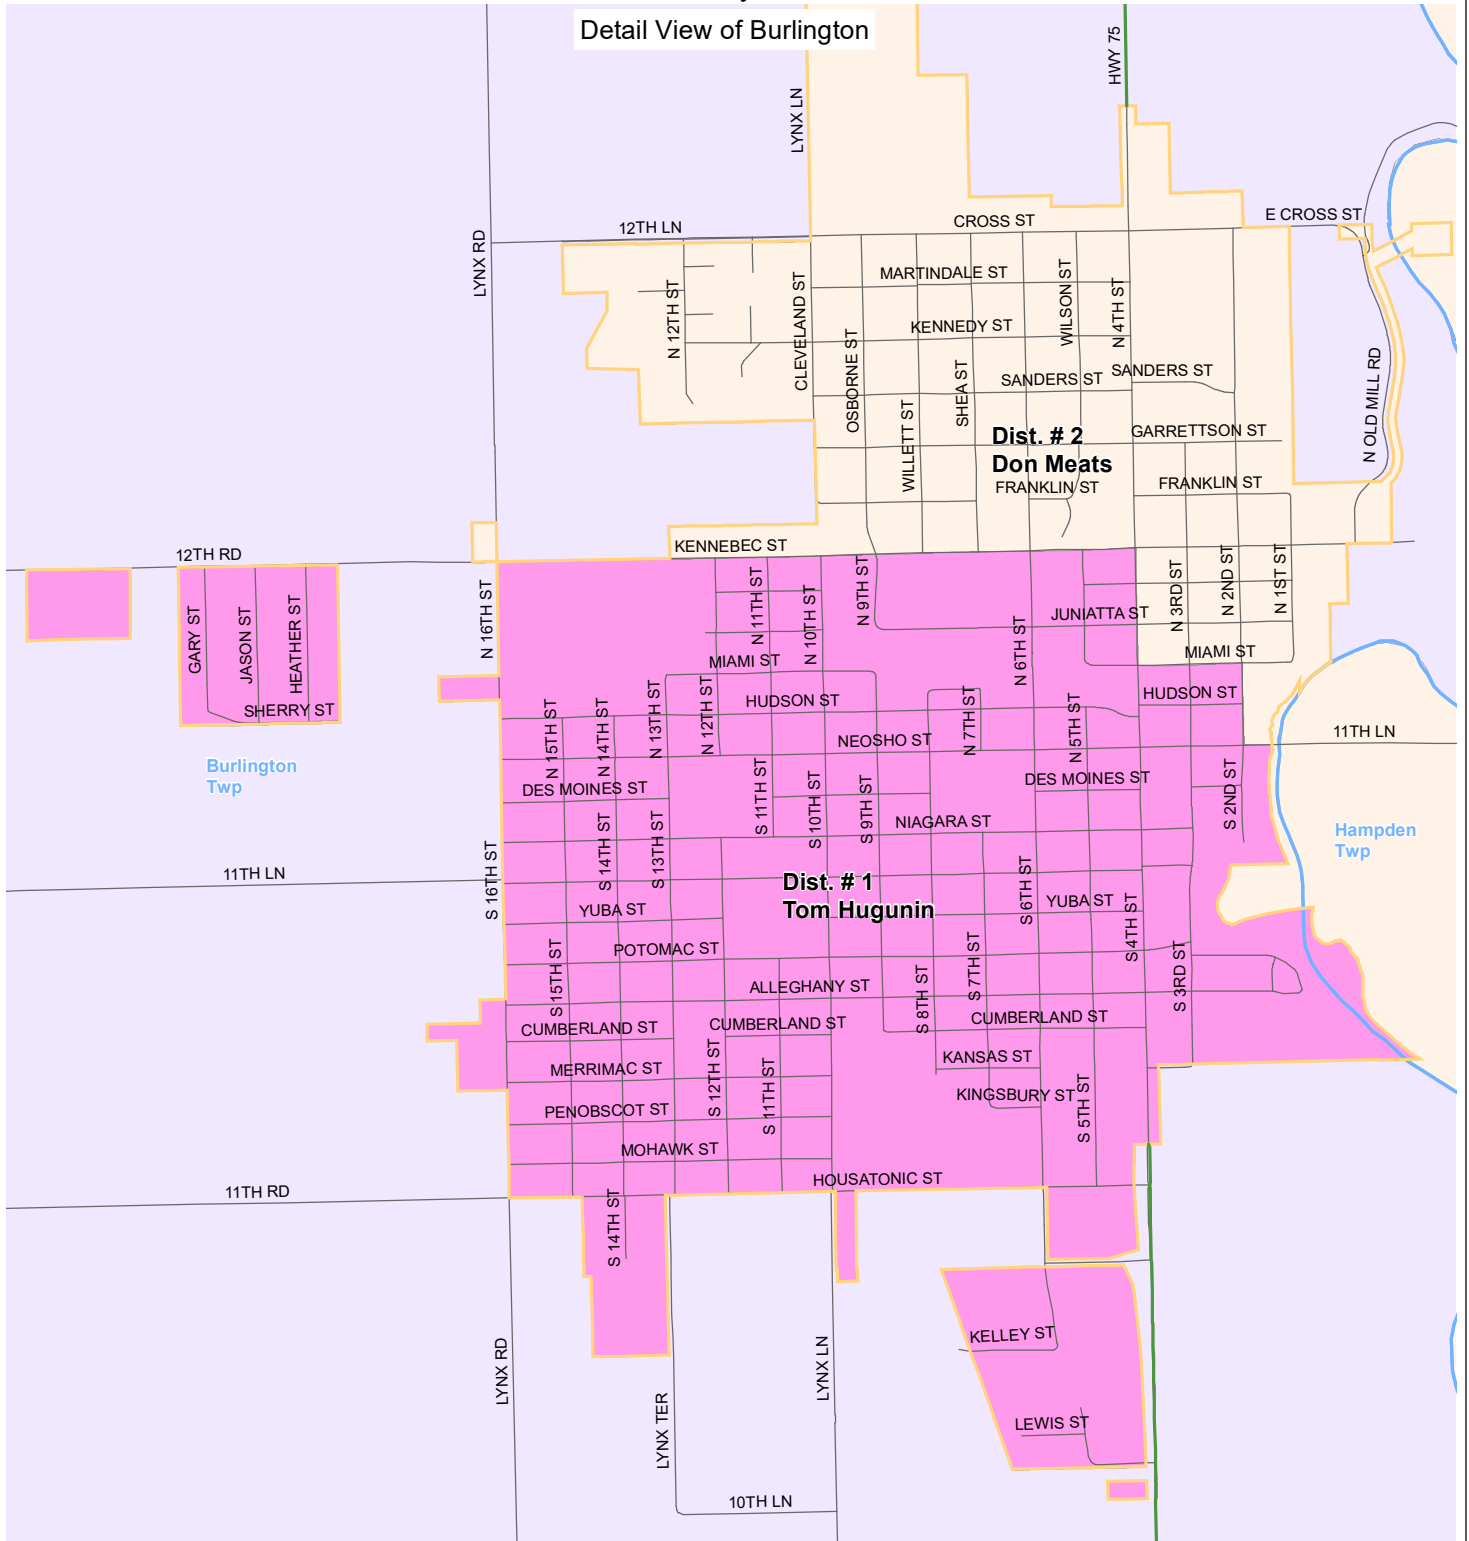

COFFEY COUNTY, KANSAS COMMISSION DISTRICTS

January 2021

Detail View of Burlington

- #1 - Wards 2 & 3 of Burlington City
- #2 - Ward 1 of Burlington City, LeRoy City, Hampden & LeRoy Twps.
- #3 - Lebo City, Lincoln, Key West & Pleasant Twps.
- #4 - Waverly City, Avon, Pottawatomie, Rock Creek, Star & Spring Creek Twps.
- #5 - Gridley City & New Strawn Cities, Burlington, Liberty, Neosho & Ottumwa Twps.

* Boundaries depicted are approximate.