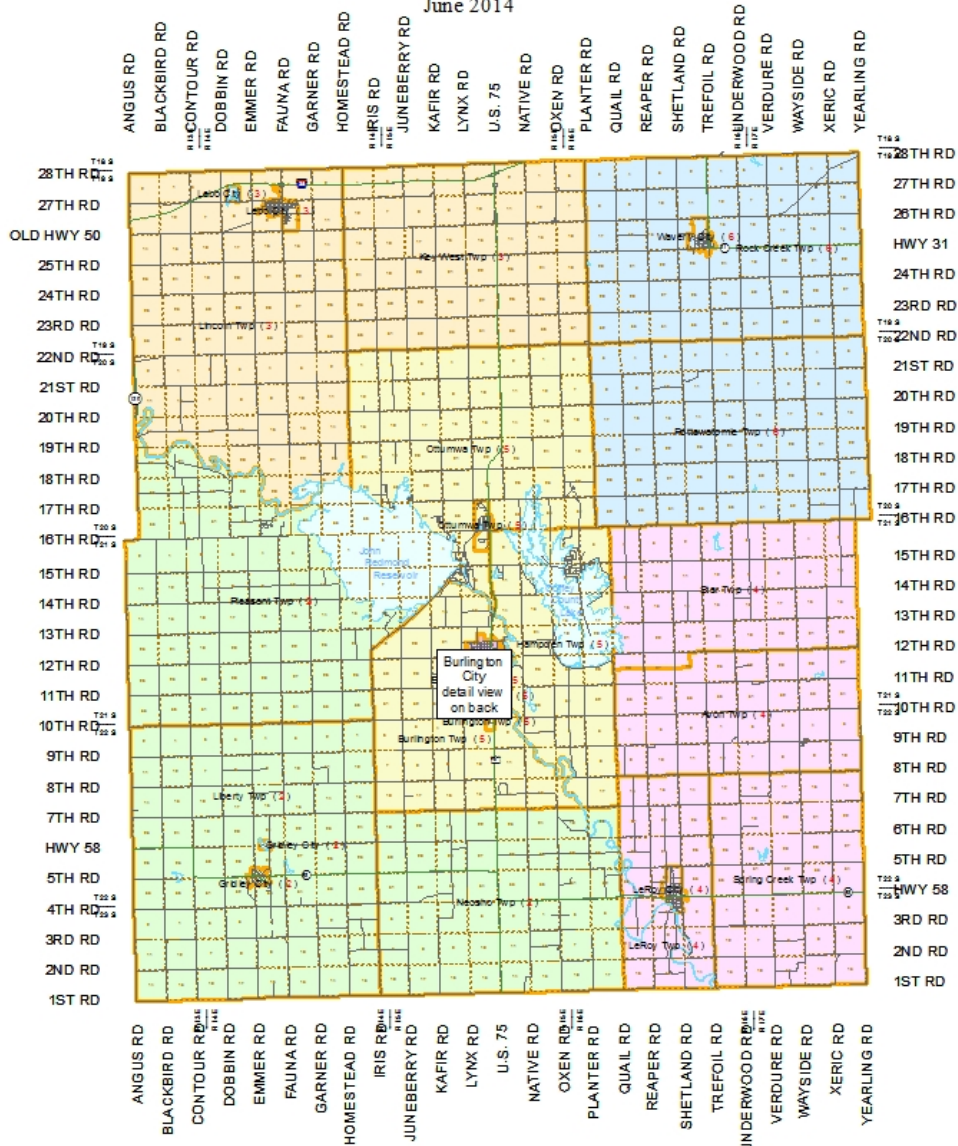

COFFEY COUNTY, KANSAS VOTER PRECINCTS

June 2014

Gridley, Lebo, LeRoy & Waverly Cities are precincts separate from townships only during city/school district elections.

★ Polling Place
 — City Limit
 Precinct Name (polling place code)

* Boundaries depicted are approximate.