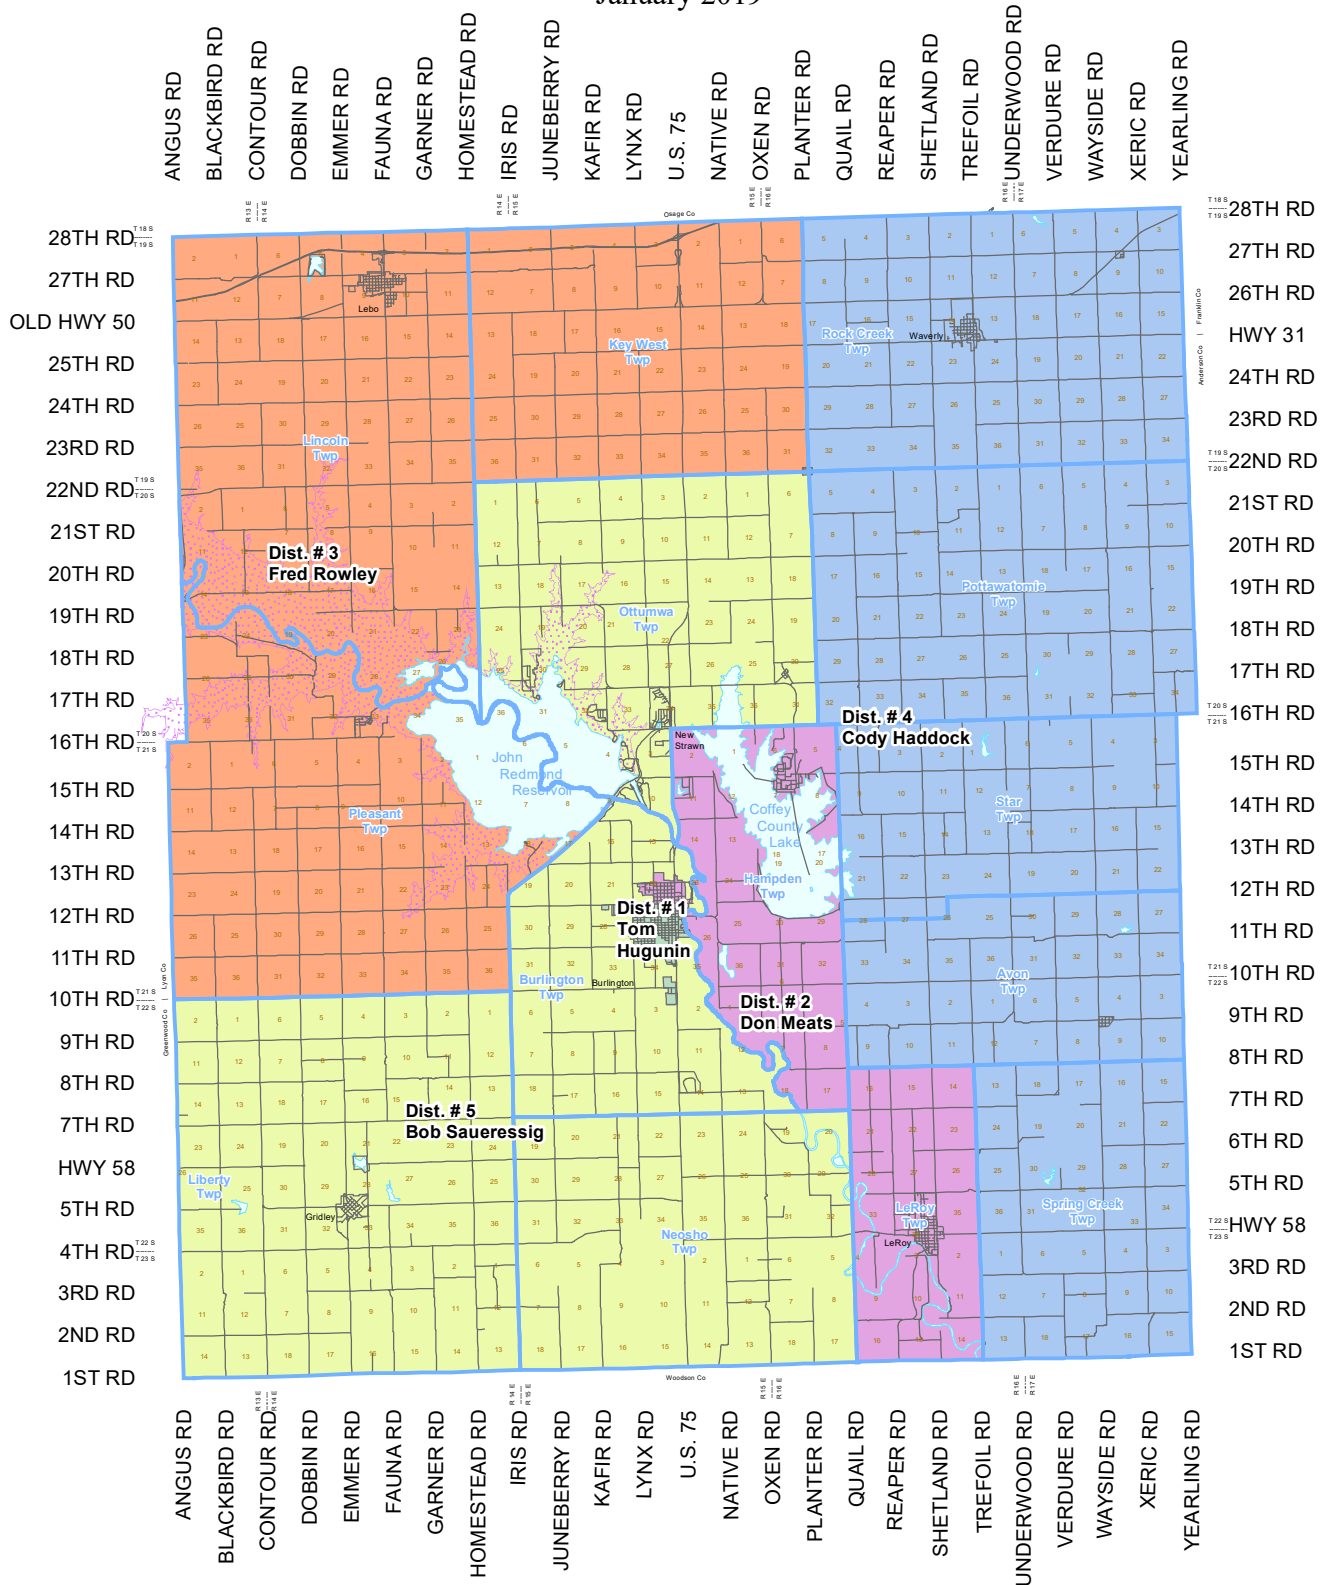

COFFEY COUNTY, KANSAS COMMISSION DISTRICTS

January 2019

- #1 - Wards 2 & 3 of Burlington City
- #2 - Ward 1 of Burlington City, LeRoy City, Hampden & LeRoy Twps.
- #3 - Lebo City, Lincoln, Key West & Pleasant Twps.
- #4 - Waverly City, Avon, Pottawatomie, Rock Creek, Star & Spring Creek Twps.
- #5 - Gridley City & New Strawn Cities, Burlington, Liberty, Neosho & Ottumwa Twps.